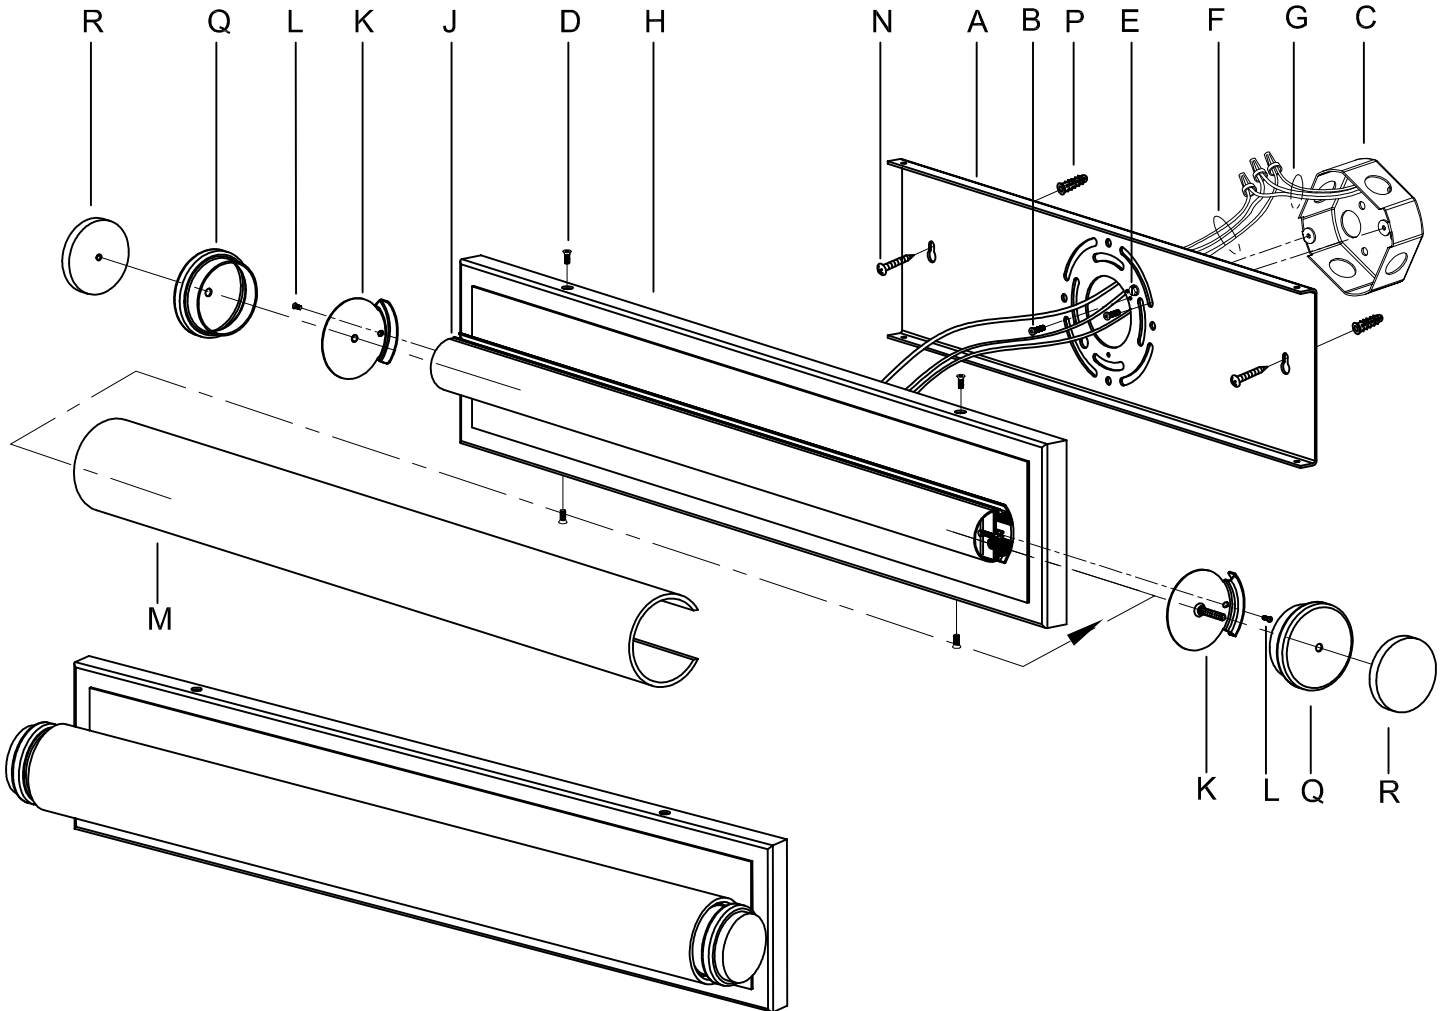

CAUTION: Read instructions carefully and turn electricity off at main circuit breaker panel before beginning installation.

300093, 300094

*****

WARNING - If any Special Control Devices are used with this Fixture, Follow the Instructions Carefully to assure full compliance with N.E.C. requirements. If there are any questions, contact a Qualified Electrical Contractor.

WARNING - This product contains chemicals known to the State of California to cause cancer, birth defects and /or other reproductive harm. Thoroughly wash hands after installing, handling, cleaning, or otherwise touching this product.

CAUTION - All glass is fragile, use care when handling Glass component(s) and or Lamp(s).

*****

CANOPY MOUNTING & WIRE CONNECTION ASSEMBLY STEPS:

1. E → A
2. B,A → C
3. N → P
4. F → G
5. D,H → A
6. M → J
7. L,K → J
8. R,Q → K

B, C & G
(NOT FURNISHED)
(NO INCLUIDA)
(NON FOURNIE)