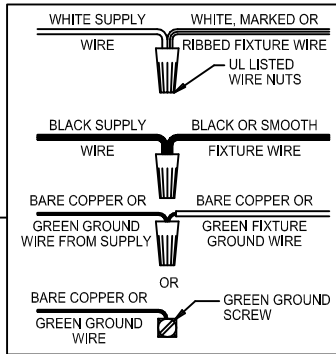

CAUTION: Read instructions carefully and turn electricity off at main circuit breaker panel before beginning installation.

300093, 300094

WARNING - If any Special Control Devices are used with this Fixture, Follow the Instructions Carefully to assure full compliance with N.E.C. requirements. If there are any questions, contact a Qualified Electrical Contractor.

CAUTION - All glass is fragile, use care when handling Glass component(s) and or Lamp(s).

CANOPY MOUNTING & WIRE CONNECTION ASSEMBLY STEPS:

1. E → A
2. B,A → C
3. N → P
4. F → G
5. D,H → A
6. M → J
7. L,K → J
8. R,Q → K